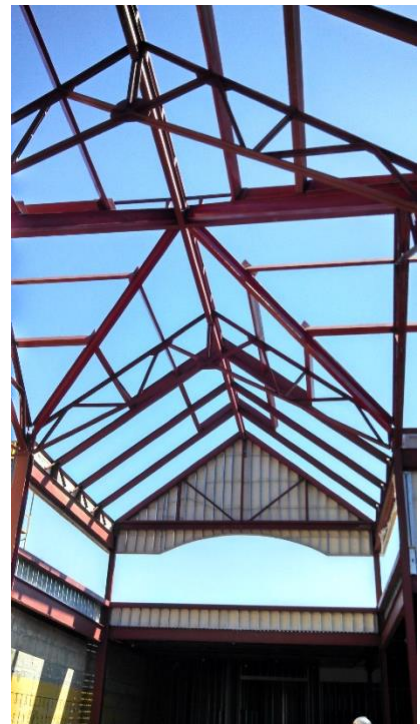

SCHEELS ALL SPORTS

SIoux FALLS, SD

With the new expansion, Scheel All Sports (Scheels) in Sioux Falls has one of the largest selection of sporting goods in South Dakota.

Scheels Sioux Falls opened in 1977 and expanded in 2002 and 2014 which allowed the store to offer a 45-foot 12 car operating ferris wheel, shooting gallery, simulators, a restaurant and fudge shop to name a few.

The structure consists of a steel frame with steel joist, concrete on metal deck floor system. The lateral system consists of moment frames adjacent to the existing building. Atrium frame was challenging due to its intricate geometry.

Project Size 200,000 SF Renovation / 95,100 SF New

Completion Date 2013

Similar Projects Scheels – Rapid City, Scheels – Johnstown, Scheels - Fargo

FARGO • SIOUX FALLS

MINNEAPOLIS • CORONA

EST. 1983

 HEYERENGINEERING.COM